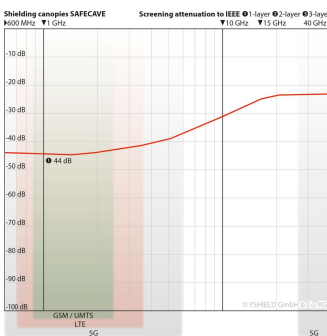

YSHIELD® BSK1

Properties

When choosing a product of our SAFECAVE series, you are choosing canopies and tents to shield your sleeping space, living space or workspace. As the term SAFECAVE indicates already, you are creating **your own safe cave** against electromagnetic fields.

Shielded canopy, box shaped, for single beds up to a width of 120 cm. The box shape offers the best sense of space but cannot be used for sloping roofs. **Entrance:** Through one overlapping opening. **Mounting:** Mounting at four points in the ceiling. To stabilize the box shape, you can insert bars in the two upper flaps (not included in scope of delivery). **Grounding:** Grounding with our grounding connector magnet [GCM](#) (not part of the scope of delivery).

Sewn with a high quality silver fabric with high transparency and air permeability. **Unique in this price class is the high shielding attenuation of 44 dB.**

Technical data

- Dimensions: Width: 120 cm; depth: 220 cm; height: 220 cm (+/- 5% tolerance)
- **Attenuation: 44 dB**
- Color: Silver-beige
- Raw materials: 80 % nylon, 20 % silver
- Scope of delivery: Canopy, mounting material

Shielding attenuation & Grounding

- This product shields **high frequency electromagnetic fields** (HF). The indicated dB-values apply to 1 GHz, view chart for other frequencies. Measurement from 600 MHz to 40 GHz according to standards ASTM D4935-10 or IEEE Std 299-2006, view laboratory report and expert report above.
- This product with an electrically conductive surface shields **low-frequency alternating electric fields** (LF). For this purpose a **grounding is necessary**, i.e. an integration into the functional-equipotential bonding (FEB), please find suitable grounding accessories under "Grounding".

Silver products

- Silver products **discolour** with time and often already have discolorations right from the start. If you don't want to accept discolorations, please choose Swiss-Shield® fabrics.
- Silver fabrics have a **limited durability**, depending on the frequency of movement.
- Our silver fabrics do **not contain any nano silver**, but a thick metallic silver coating.

Care instructions

- **Gentle cycle at 30°C** exclusively with our **TEXCARE** detergents
- No ironing
- No drying in tumble dryers
- No bleaching
- No chemical dry-cleaning