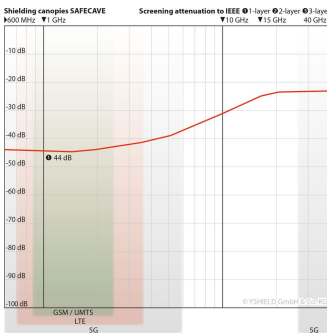

YSHIELD® BSK2

Properties

When choosing a product of our SAFECAVE series, you are choosing canopies and tents to shield your sleeping space, living space or workspace. As the term SAFECAVE indicates already, you are creating **your own safe cave** against electromagnetic fields.

Shielded canopy, box shaped, for double beds up to a width of 220 cm. The box shape offers the best sense of space but cannot be used for sloping roofs. **Entrance:** Through two overlapping openings. **Mounting:** Mounting at four points in the ceiling. To stabilize the box shape, you can insert bars in the two upper flaps (not included in scope of delivery). **Grounding:** Grounding with our grounding connector magnet [GCM](#) (not part of the scope of delivery).

Sewn with a high quality silver fabric with high transparency and air permeability. **Unique in this price class is the high shielding attenuation of 44 dB.**

Technical data

- Dimensions: Width: 220 cm; depth: 220 cm; height: 220 cm (+/- 5% tolerance)
- **Attenuation: 44 dB**
- Color: Silver-beige
- Raw materials: 80 % nylon, 20 % silver
- Scope of delivery: Canopy, mounting material

Shielding attenuation & Grounding

- This product shields **high frequency electromagnetic fields** (HF). The indicated dB-values apply to 1 GHz, view chart for other frequencies. Measurement from 600 MHz to 40 GHz according to standards ASTM D4935-10 or IEEE Std 299-2006, view laboratory report and expert report above.
- This product with an electrically conductive surface shields **low-frequency alternating electric fields** (LF). For this purpose a **grounding is necessary**, i.e. an integration into the functional-equipotential bonding (FEB), please find suitable grounding accessories under "Grounding".

Silver products

- Silver products **discolour** with time and often already have discolorations right from the start. If you don't want to accept discolorations, please choose Swiss-Shield® fabrics.
- Silver fabrics have a **limited durability**, depending on the frequency of movement.
- Our silver fabrics do **not contain any nano silver**, but a thick metallic silver coating.

Care instructions

- **Gentle cycle at 30°C** exclusively with our **TEXCARE** detergents
- No ironing
- No drying in tumble dryers
- No bleaching
- No chemical dry-cleaning