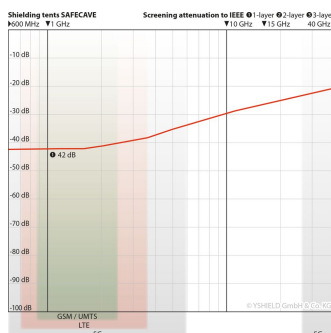

YSHIELD® BSTx

Properties

When choosing a product of our SAFECAVE series, you are choosing canopies and tents to shield your sleeping space, living space or workspace. As the term SAFECAVE indicates already, you are creating **your own safe cave** against electromagnetic fields.

Shielded sleeping tent in size SINGLE for one person, that is easy to assemble with only 2 long rods. It is closed on all sides with silver fabric and zippers for perfect shielding. We recommend a mattress on the floor for sleeping. A cost-effective means of shielding your sleeping area for your home or when travelling. **Entrance:** The tent can be entered through an opening at the side with a zipper.

Sewn with a high quality silver fabric with high transparency and air permeability. **Unique in this price class is the high shielding attenuation of 42 dB.**

The pop up tent is a hygiene product, a return or exchange is therefore not possible!

Technical data

- Outer dimensions: Width 100 cm, depth 205 cm, height 160 cm (+/- 5% tolerance)
- The inner dimensions are perfect for **mattresses up to 90 cm width.**
- **Attenuation: 42 dB**
- Color: Silver-beige
- Raw materials: 85 % nylon, 15 % silver
- Scope of delivery: Tent with suitable bars.

Attenuation | Grounding

- This product shields **high frequency electromagnetic fields (HF)**. The indicated dB-values apply to 1 GHz, view chart for other frequencies. Laboratory report ranging from 40/600 MHz to 40 GHz according to standards ASTM D4935-10 or IEEE Std 299-2006, view report above.
- This product is a closed Faraday cage for non-stationary application, and **not intended for grounding.**

Silver products

- Silver products **discolour** with time and often already have discolorations right from the start. If you don't want to accept discolorations, please choose Swiss-Shield® fabrics.
- Silver fabrics have a **limited durability**, depending on the frequency of movement.
- Our silver fabrics do **not contain any nano silver**, but a thick metallic silver coating.

Care instructions

- **Gentle cycle at 30°C** exclusively with our TEXCARE detergents
- No ironing
- No drying in tumble dryers
- No bleaching
- No chemical dry-cleaning